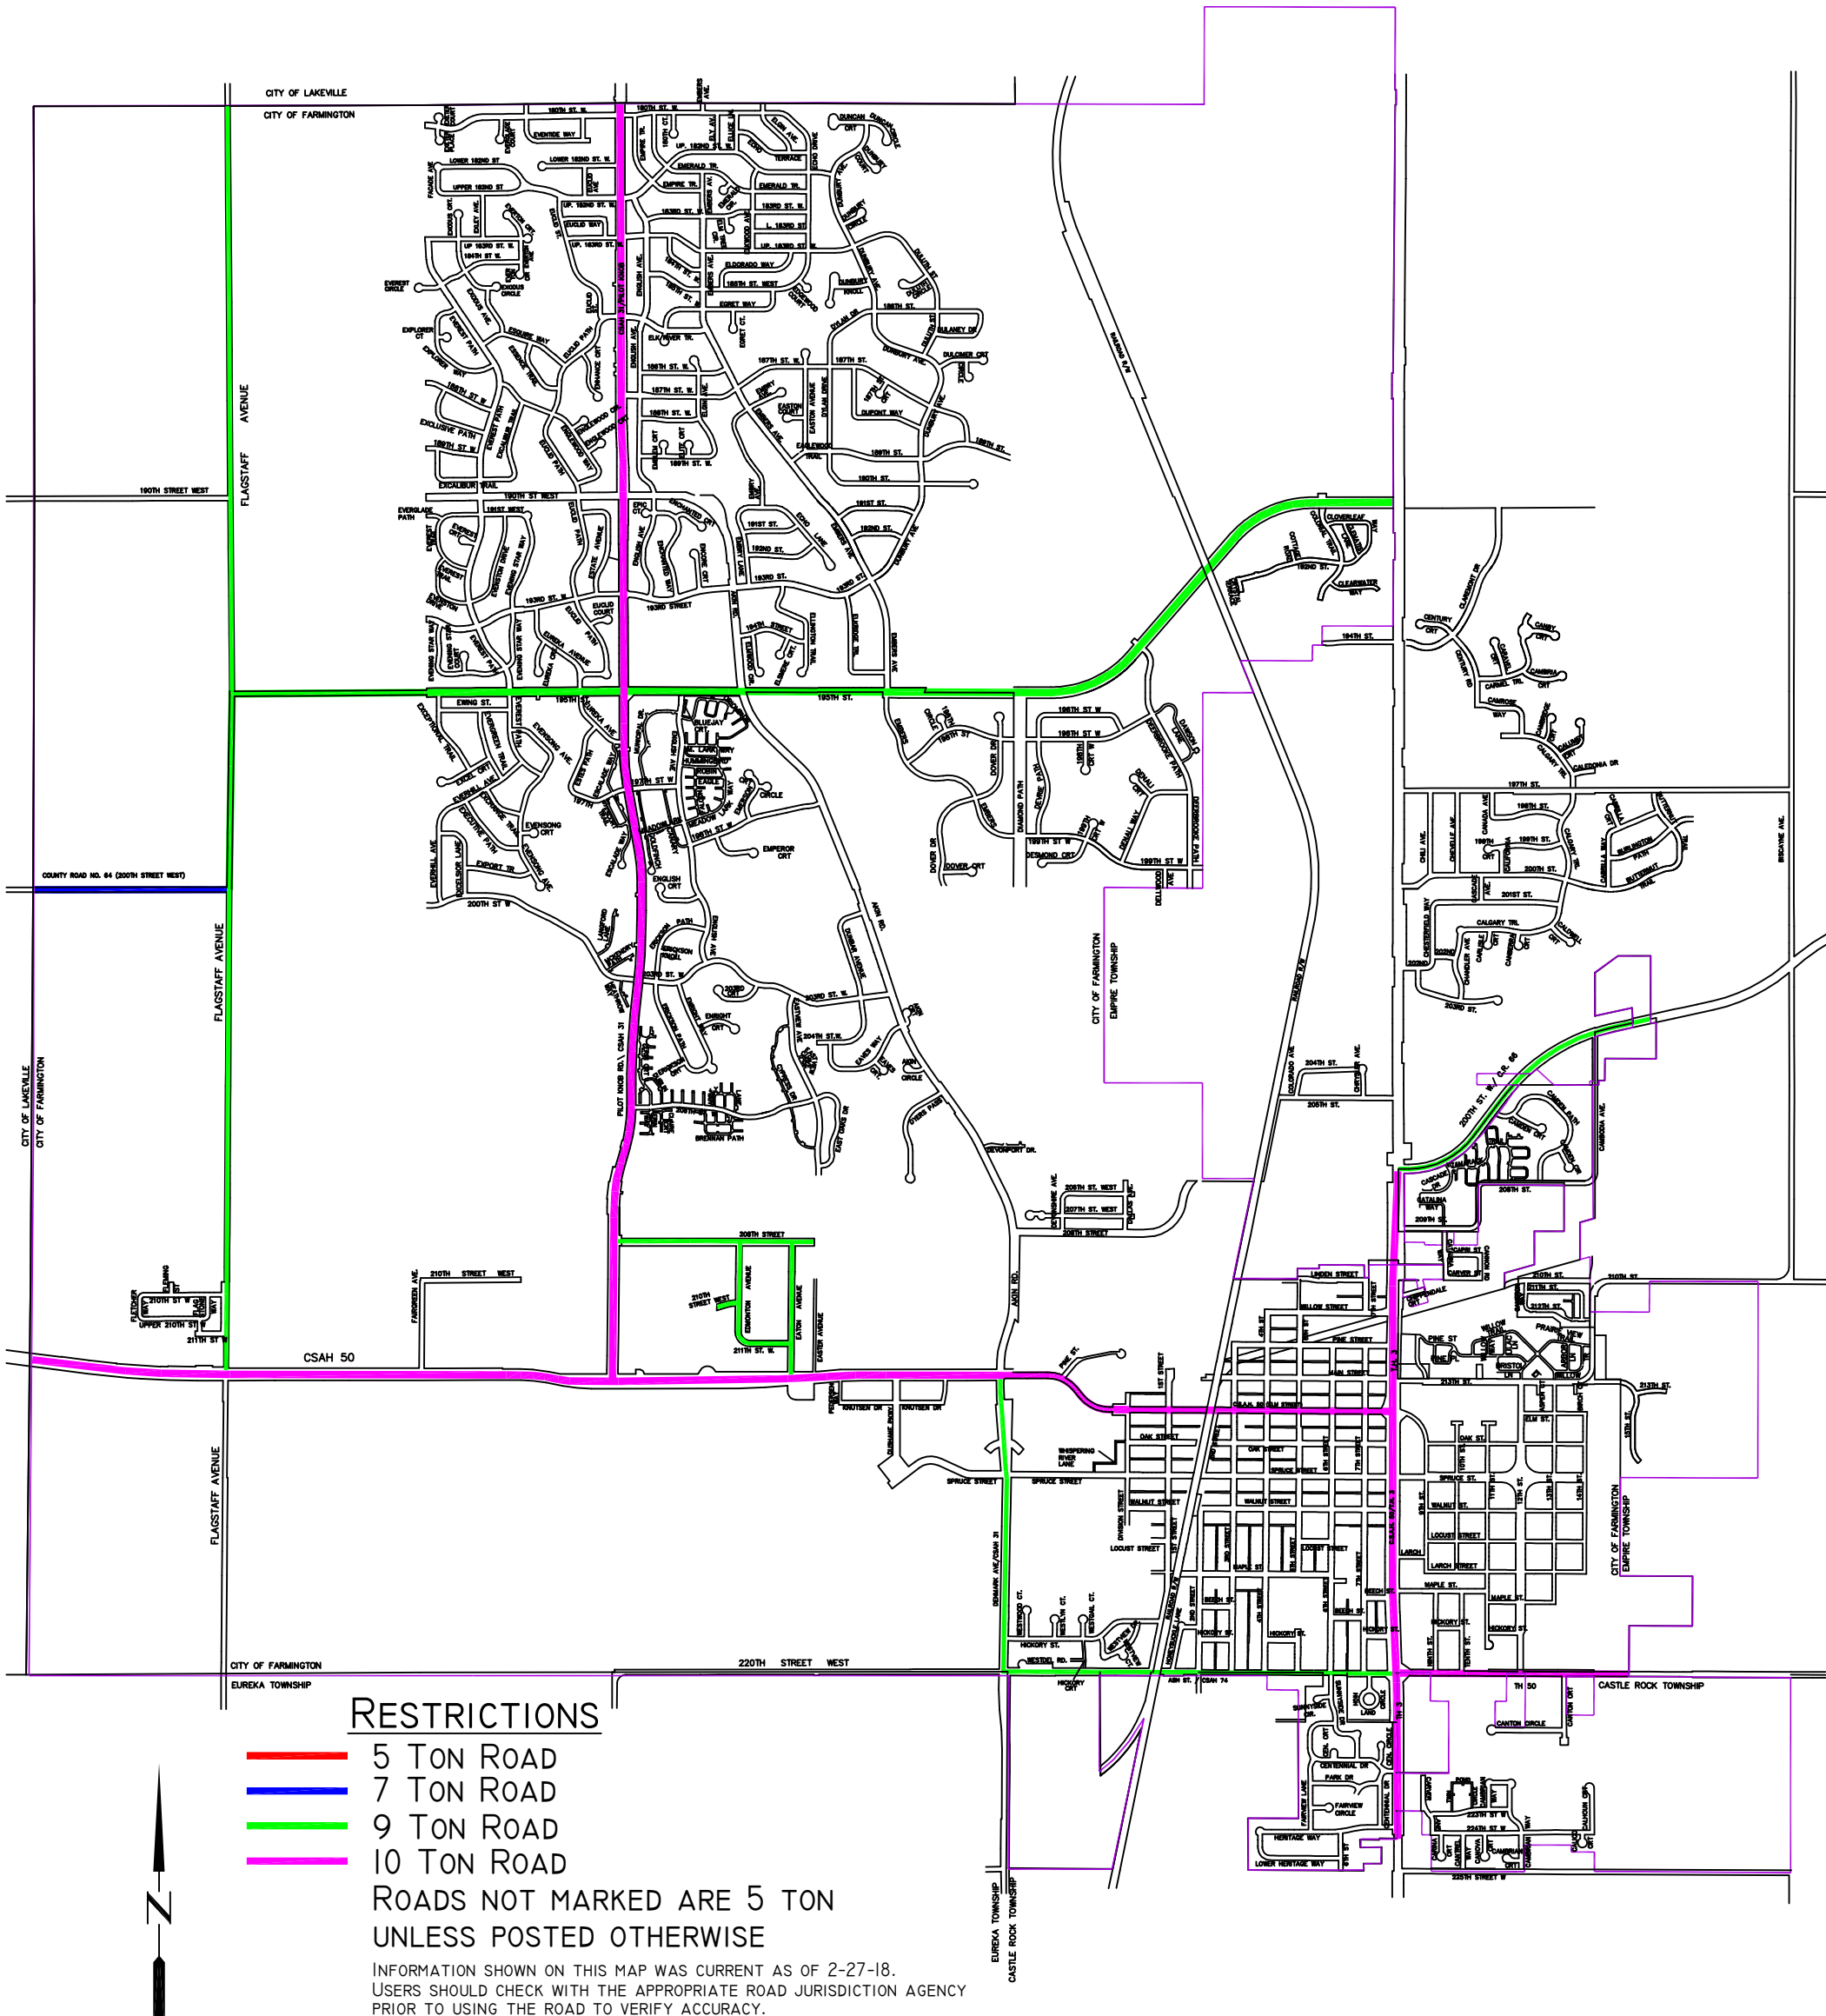

2020 ROAD RESTRICTIONS

RESTRICTIONS

- 5 TON ROAD
- 7 TON ROAD
- 9 TON ROAD
- 10 TON ROAD

ROADS NOT MARKED ARE 5 TON
UNLESS POSTED OTHERWISE

INFORMATION SHOWN ON THIS MAP WAS CURRENT AS OF 2-27-18.
USERS SHOULD CHECK WITH THE APPROPRIATE ROAD JURISDICTION AGENCY
PRIOR TO USING THE ROAD TO VERIFY ACCURACY.

CITY OF FARMINGTON

MAP CURRENT AS OF 12-30-19